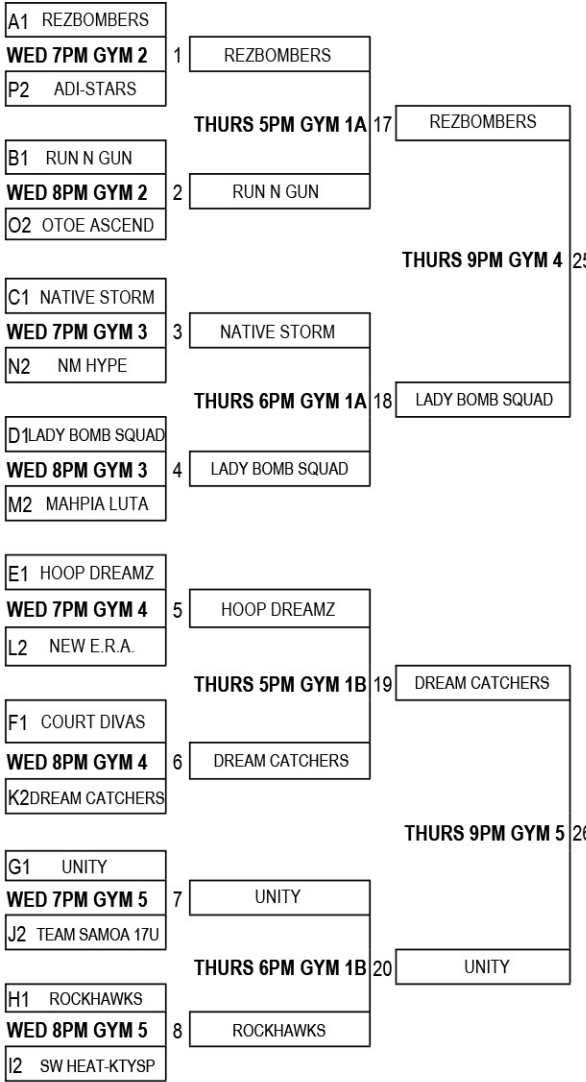

SEVENTEENTH ANNUAL

NABBI

NATIVE AMERICAN BASKETBALL INVITATIONAL

GIRLS GOLD DIVISION

NM ELITE

NATIONAL CHAMPIONSHIP

SATURDAY, JUNE 29
TIP-OFF: 2:00PM

TALKING STICK RESORT ARENA
201 E. JEFFERSON ST.
PHOENIX, AZ 85004

GYM 1A/1B MARICOPA HIGH SCHOOL 45012 W. Honeycutt Ave., Maricopa, AZ 85139	GYM 2 AK-CHIN RECREATION CENTER 46753 W. Farrell Rd., Maricopa, AZ 85139	GYM 3 VAH-KI RECREATION CENTER 3456 W Casa Blanca Rd, Bapchule, AZ 85121	GYM 4 LEADING EDGE ACADEMY 18700 N. Porter Rd., Maricopa, AZ 85138	GYM 5 MARICOPA WELLS MIDDLE SCHOOL 45725 W. Honeycutt Ave., Maricopa, AZ 85139